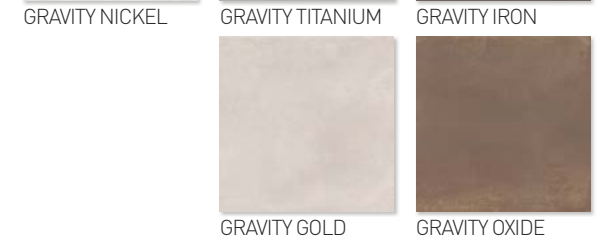

Metal / Metales

COLOURS: / COLORES:

GRAVITY NICKEL

GRAVITY TITANIUM

GRAVITY IRON

GRAVITY GOLD

GRAVITY OXIDE

GRADONE STRAIR:
PELDAÑO GRADONE:

Metal / Metales

COLOURS: / COLORES:

GRAVITY NICKEL

GRAVITY LANCER NICKEL

GRAVITY TITANIUM

GRAVITY LANCER TITANIUM

GRAVITY IRON

GRAVITY LANCER IRON

View online
 Ver online

Metal / Metales

COLOURS: / COLORES:

GRAVITY NICKEL

GRAVITY TITANIUM

GRAVITY LANCER NICKEL

GRAVITY LANCER TITANIUM

COLOURS: / COLORES:

Metal / Metales

COLOURS: / COLORES:

GRAVITY GOLD

GRAVITY OXIDE

GRAVITY LANCER GOLD

GRAVITY LANCER OXIDE

COORDINATED FLOOR TILE: / PAVIMENTO COORDINADO:
GRAVITY
 GLAZED PORCELAIN STONEWARE + STD BODY + RECTIFIED + MATT
 GRES PORCELÁNICO ESMALTADO + PASTA STD + RECTIFICADO + MATE